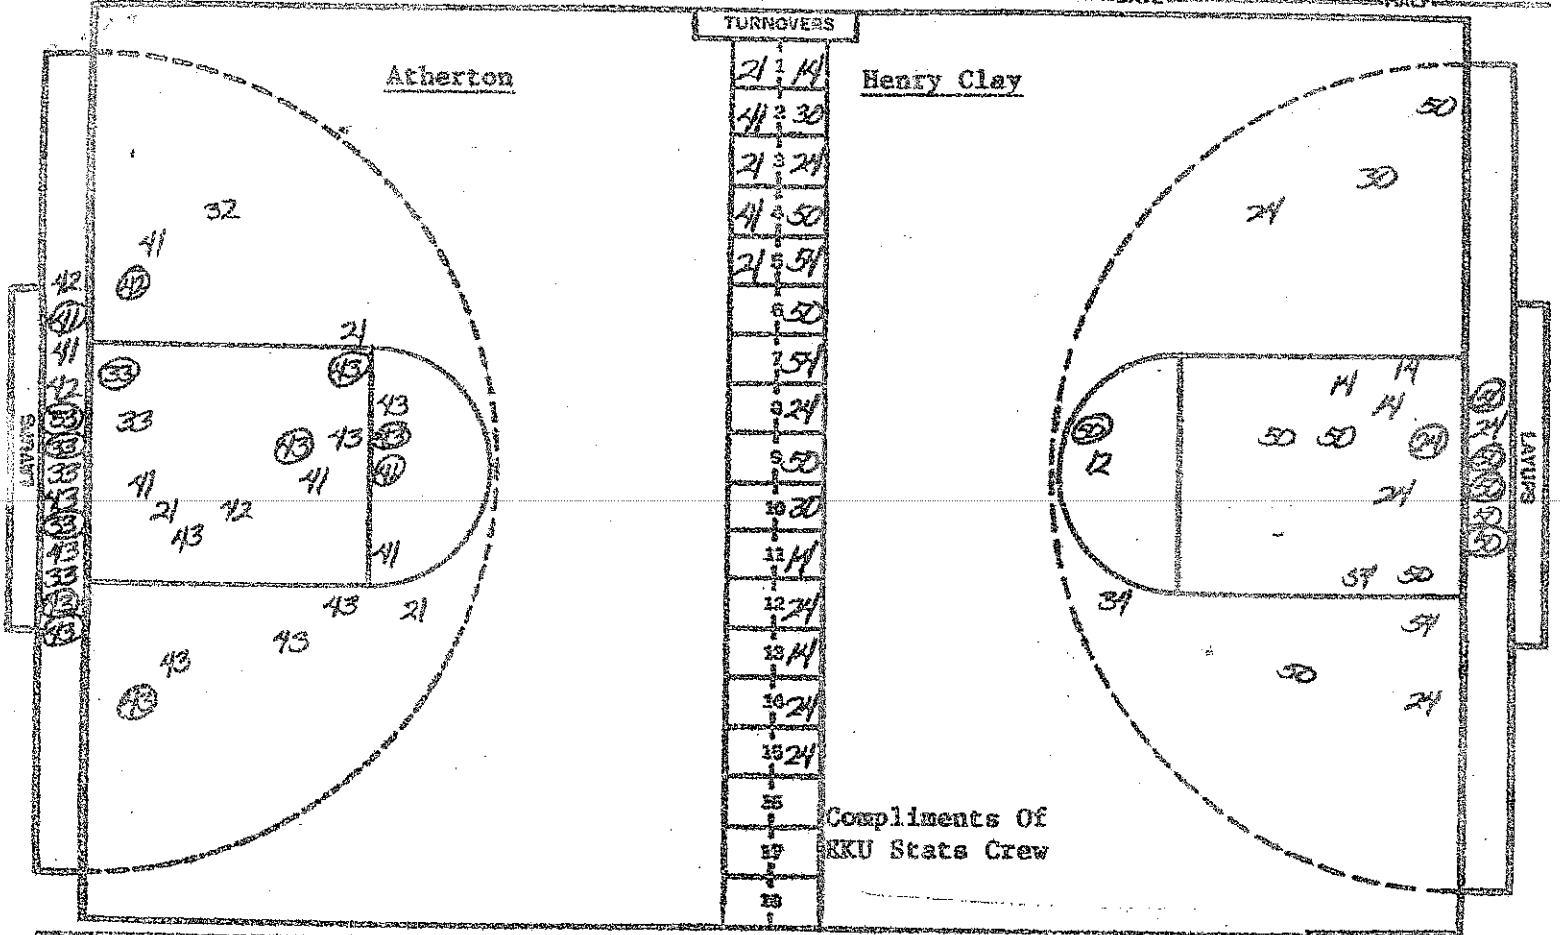

CAGE CHART

Atherton (7th)

BY

Henry Clay (11th)

DATE 3-24-83

HALF

1ST

Compliments of
KKU Stats Crew