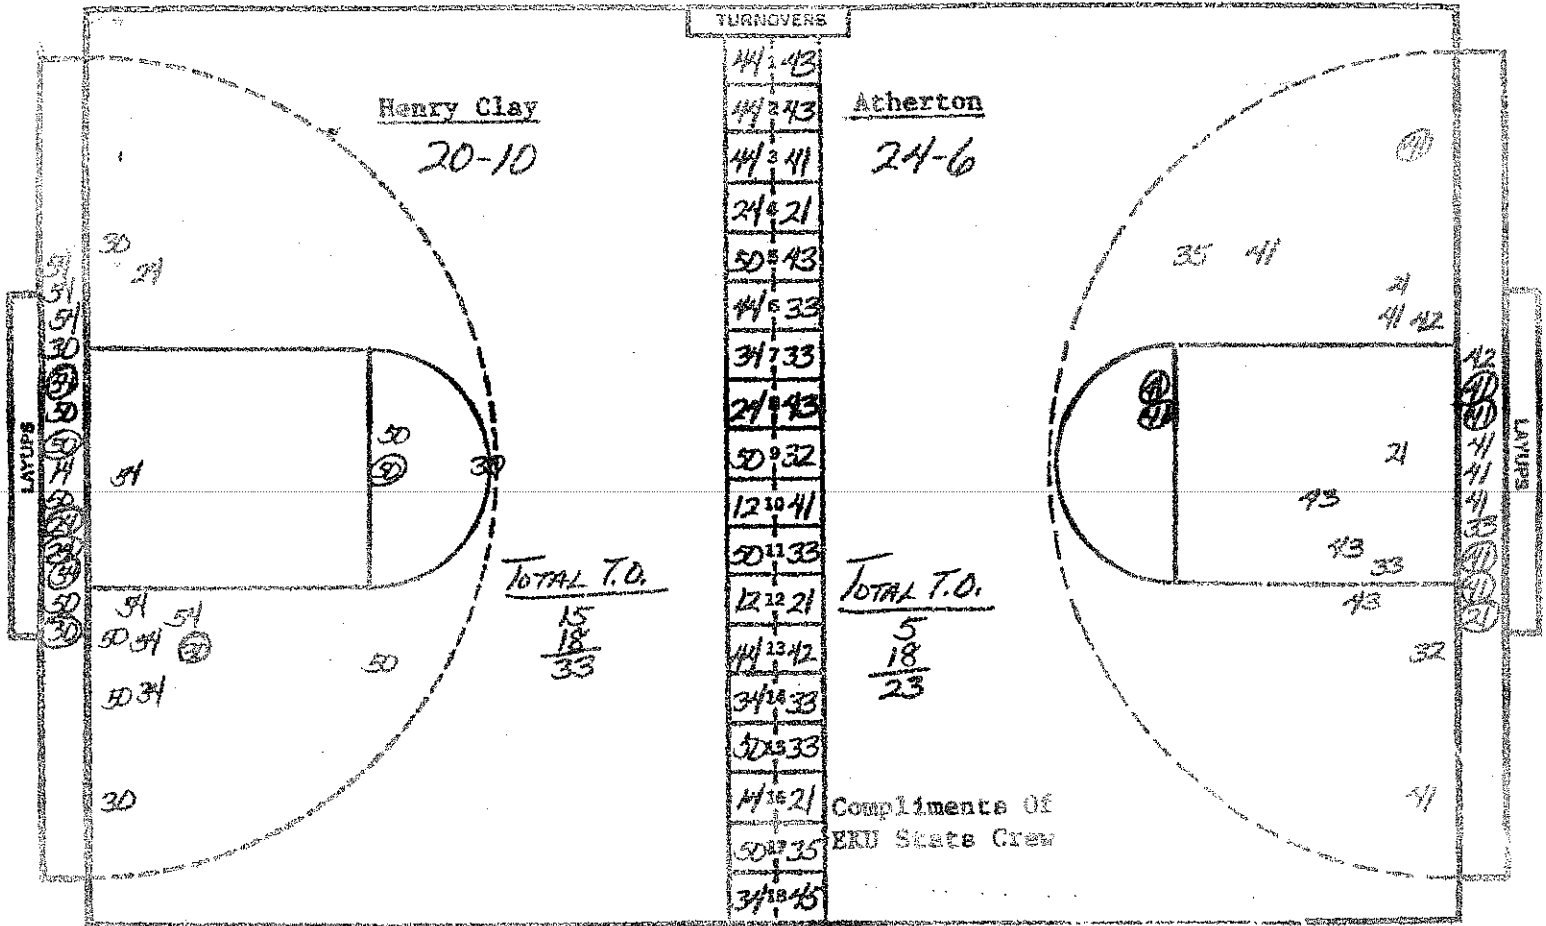

NO.	Henry Clay	FG-PGA	FT-FTA	RB	P	TP	A
50	BELITTA COONEY	7-20	11-14	16	3	25	1
24	KATHY JONES	3-8	0-1	5	2	6	0
44	SHARON WALKER	0-4	0-0	7	3	0	0
34	JOYA FECHENDOR	0-2	0-2	2	2	0	1
30	CHRISTA GAYNOR	2-7	0-0	2	0	4	0
54	GISY GRAVES	2-11	0-0	3	4	4	0
12	JILL JAMESON	0-1	0-0	2	3	0	1
44	GENOR WOLTERMAN	0-0	0-0	1	1	0	2
20	BEV RICHARDSON	0-0	0-0	1	2	0	0
21	GEORGETTA GILL	0-0	0-0	0	0	0	0
42	PAUL GUILFOILL	0-0	0-0	0	0	0	0
40	KATIE LEONARD	0-0	0-0	0	0	0	0
		-	-				
		-	-	2	0		
		-	-				
TOTALS		14-53	11-17	41	20	39	5

PERCENTS 26.4 64.7 5 TEAM REBOUNDS (NOT IN TOTAL)

NO.	Atherton	FG-PGA	FT-FTA	RB	P	TP	A
33	RENEE JONES	4-9	7-8	12	2	15	1
43	ANNETTE JONES	6-17	3-4	3	3	15	2
42	STACY CRAKE	1-6	1-3	12	3	3	0
41	LISA O'NEAL	9-20	1-3	4	2	19	2
21	STACEY TAYLOR	1-6	3-4	7	2	5	2
32	CHARLENE BEANS	0-2	0-0	2	1	0	0
34	JESSICA NELSON	0-0	0-0	0	0	0	0
45	MICHELLE CLARK	0-0	1-2	1	0	1	0
35	MICHELLE WELLS	0-1	1-2	0	1	1	0
31	LATOSCHA DAVIS	0-0	0-0	0	0	0	0
44	ADITY WROBLE	0-0	0-0	0	0	0	0
		-	-				
		-	-				
		-	-	3	0		
TOTALS		21-61	17-26	44	14	59	7

PERCENTS 34.4 65.4 4 TEAM REBOUNDS (NOT IN TOTAL)

SCORE BY HALVES: Henry Clay 3-17-10-9=39

Atherton 18-18-12-11=59

OFFICIALS: MIKE MAXEY & ERNIE LIBBETT (TECH.) A. JONES

ATTENDANCE: SESSION THREE 1,200 EST.